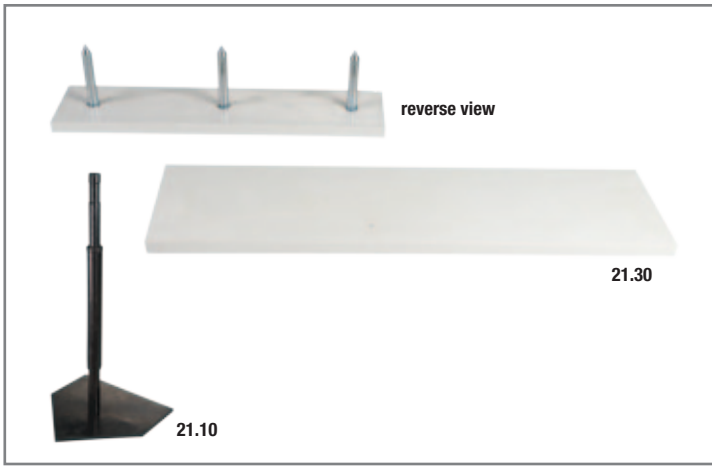

T-BALL STANDS AND PITCHER'S PLATES

T-BALL STANDS:

- 21.10 Heavy Duty T-Ball Stand
- 21.08 Replacement Tube for 21.10

PITCHER'S PLATES:

- 21.05 Little League Pitcher's Plate
- 21.30 Official Pitcher's Plate