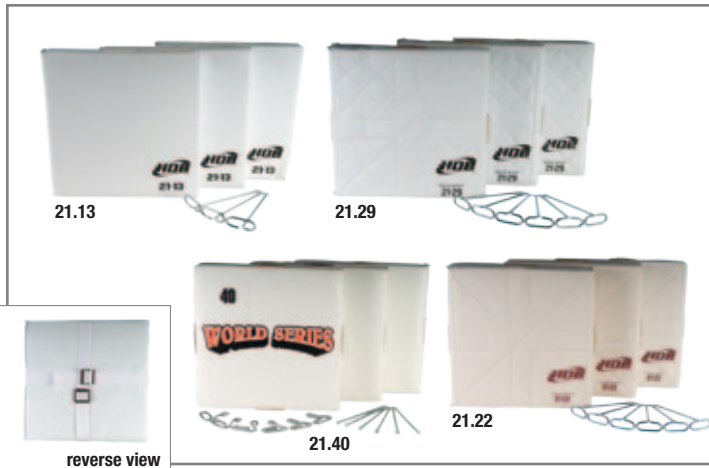

2012 BASEBALL/SOFTBALL EQUIPMENT OFFERING

BASEBALL/SOFTBALL
EQUIPMENT

www.hdbrown.com

BASE SETS
BASES:

21.13	Ball Park, Lightweight Foam, Single Strap	Vinyl	14x14x2
21.27	Official League, Single Strap	Vinyl	15x15x3
21.29	Major League, Two Strap	Vinyl	15x15x3
21.40	World Series, H-D Foam, Two Strap	Vinyl	15x15x3
21.25	Senior League, Single Strap	Canvas	15x15x3
21.22	Pennant Winner, Two Strap	Canvas	15x15x3
21.32	Tournament, H-D Foam, Two Strap	Canvas	15x15x3

DOUBLE BASES
BASES:

21.72	Leaguer Double-base, Reinforced, 3 Strap	Vinyl	30x15x3
21.75	Model 21.75, H-D Foam, 3 Strap	Vinyl	30x15x3

BASE ACCESSORIES:

21.03	Safebase Replacement Straps	Set of 3
21.03BULK	Safebase Replacement Straps - Bulk	10 Bulk

DOUBLE BASE SETS

B29BAG	Set - 35.78 Bag, 1x21.75, 2x21.29	Vinyl	Set w/ Bag
SB29S	Set - 1x21.75, 2x21.29	Vinyl	Set
SBS	Set - 1x21.75, 2x21.27	Vinyl	Set
LBS	Set - 1x21.72, 2x21.34	Vinyl	Set

PRO-STYLE MOLDED BASES