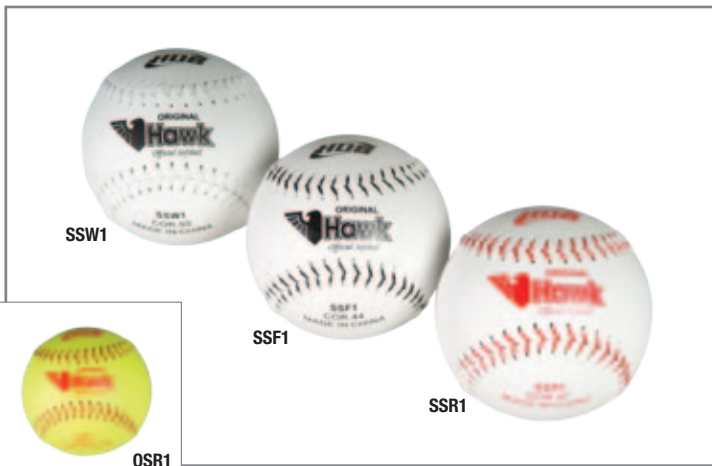

T-BALL STANDS AND PITCHER'S PLATES

T-BALL STANDS:

- 21.10 Heavy Duty T-Ball Stand
- 21.08 Replacement Tube for 21.10

PITCHER'S PLATES:

- 21.05 Little League Pitcher's Plate
- 21.30 Official Pitcher's Plate

HOME PLATES

- 21.20 Official Home Plate
- 21.50 Deluxe Home Plate with Black Edge
- 21.21 Replacement Spike Set

THROWDOWN SETS

- 21.16 5 Pc. Throwdown Set - Orange
- 21.11 Slo-Pitch Mat

SOFTBALLS

SSW1	Hawk - Steel-Hyde - 12"	White Stitch	C.O.R. .50
SSR1	Hawk - Steel-Hyde - 12"	Red Stitch	C.O.R. .47
SSR11	Hawk - Steel-Hyde - 11"	Red Stitch	C.O.R. .47
SSF1	Hawk - Steel-Hyde - 12"	Black Stitch	C.O.R. .44
OSR1	Optic Hawk - Steel-Hyde - 12"	Red Stitch	C.O.R. .47
OSF1	Optic Hawk - Steel-Hyde - 12"	Black Stitch	C.O.R. .44